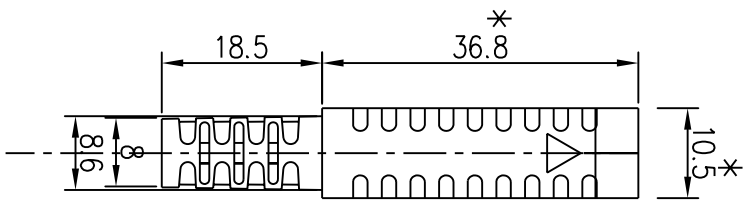

REVISIONS		DATE
REV	DESCRIPTION	

Note :

1. "*" Measurement Require at IQC.

DATAFIELD ELECTRIC WIRE (DONGGUAN)CO.LTD.		APPROVALS	
PART NAME AUSTRIA PLUG		REV 00	
PART NUMBER TP-0074-01			
DRAWN BY WINNIE WU	DEPARTMENT ENGINEERING(M)		
DATE 2001-12-25	SCALE NOT TO SCALE		