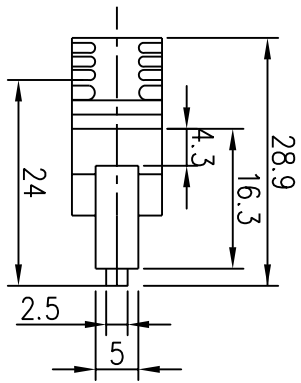

REVISIONS		DATE
REV	DESCRIPTION	

Note :

1. "*" Measurement Require at IQC.

DATAFIELD ELECTRIC WIRE (DONGGUAN)CO.LTD.		APPROVALS	
PART NAME AUSTRIA PLUG		REV 00	
PART NUMBER TP-0074-01			
DRAWN BY WINNIE WU	DEPARTMENT ENGINEERING(M)		
DATE 2001-12-25	SCALE NOT TO SCALE		