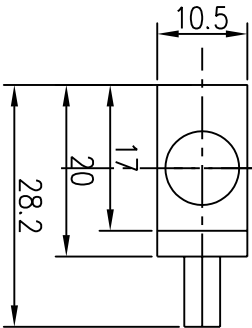

REVISIONS		DATE
REV	DESCRIPTION	

Note :

1. "*" Measurement Require at IQC.

DATAFIELD ELECTRIC WIRE (DONGGUAN)CO.LTD.		APPROVALS	
PART NAME AUSTRIA PLUG		REV 00	
PART NUMBER TP-0074-01			
DRAWN BY WINNIE WU	DEPARTMENT ENGINEERING(M)		
DATE 2001-12-25	SCALE NOT TO SCALE		