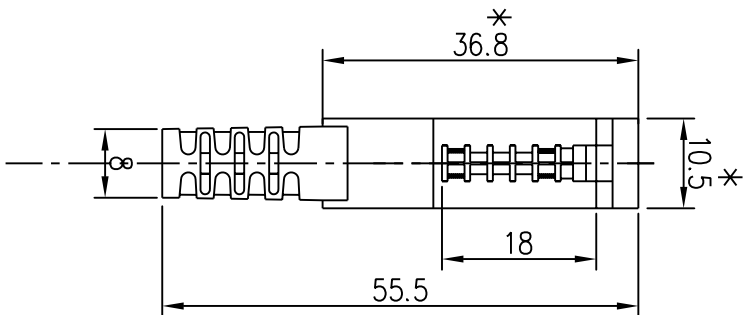

REVISIONS		DATE
REV	DESCRIPTION	

Note :

1. "*" Measurement Require at IQC.

DATAFIELD ELECTRIC WIRE (DONGGUAN)CO.LTD.		APPROVALS	
PART NAME AUSTRIA PLUG		REV 00	
PART NUMBER TP-0074-01			
DRAWN BY WINNIE WU	DEPARTMENT ENGINEERING(M)		
DATE 2001-12-25	SCALE NOT TO SCALE		