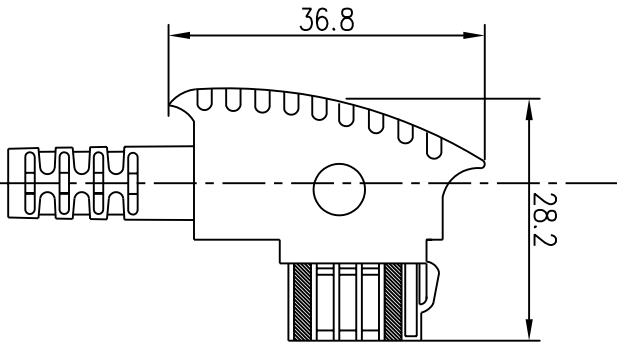

REVISIONS		DATE
REV	DESCRIPTION	

Note :

1. "*" Measurement Require at IQC.

DATAFIELD ELECTRIC WIRE (DONGGUAN)CO.LTD.		APPROVALS	
PART NAME AUSTRIA PLUG		REV 00	
PART NUMBER TP-0074-01			
DRAWN BY WINNIE WU	DEPARTMENT ENGINEERING(M)		
DATE 2001-12-25	SCALE NOT TO SCALE		