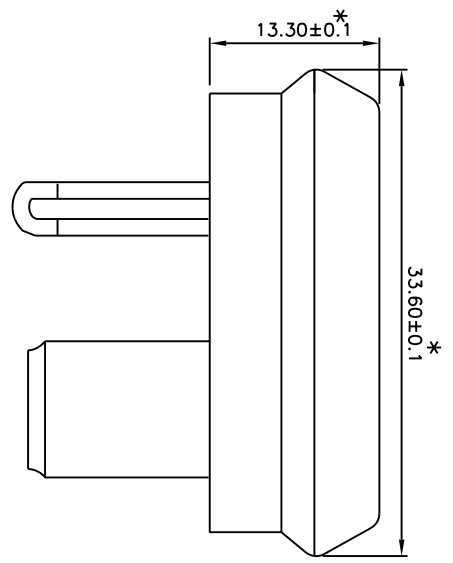

REVISIONS		DATE
REV	DESCRIPTION	

Note :

1. "*" Measurement Require at IQC.

DATAFIELD ELECTRIC WIRE (DONGGUAN)CO.LTD.		APPROVALS	
PART NAME DENMARK PLUG		REV 00	
PART NUMBER TP-0062-90			
DRAWN BY KATHY ZHANG	DEPARTMENT ENGINEERING(M)		
DATE 2002-7-15	SCALE 1:1 TO SCALE		