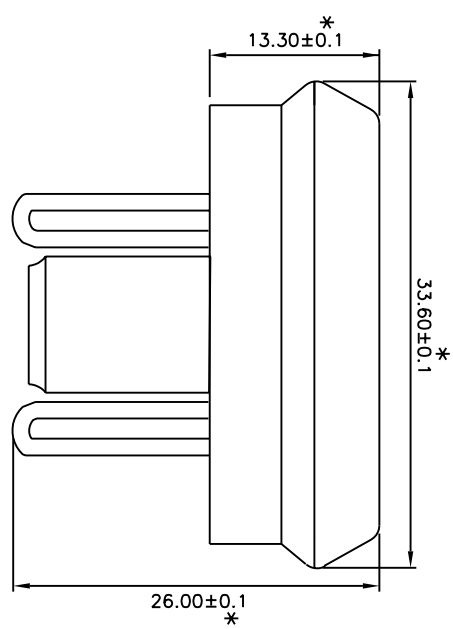

REVISIONS		DATE
REV	DESCRIPTION	

Note :

1. "*" Measurement Require at IQC.

DATAFIELD ELECTRIC WIRE (DONGGUAN)CO.LTD.		APPROVALS	
PART NAME DENMARK PLUG		REV 00	
PART NUMBER TP-0062-90			
DRAWN BY KATHY ZHANG	DEPARTMENT ENGINEERING(M)		
DATE 2002-7-15	SCALE 1:1 TO SCALE		