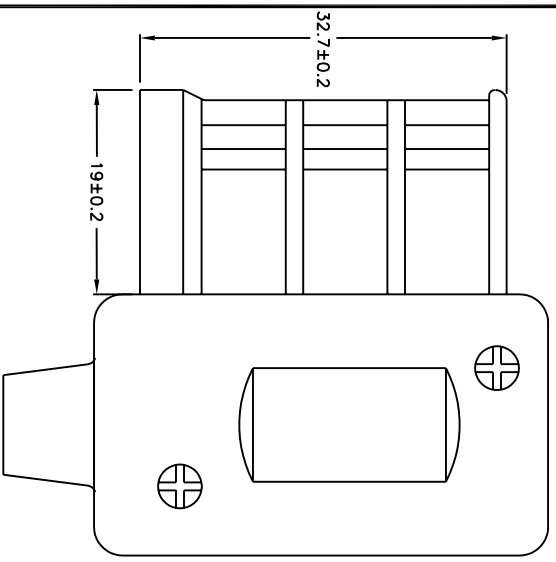

REVISIONS		DATE
REV	DESCRIPTION	DATE

DATAFIELD ELECTRIC WIRE (DONGGUAN) CO. LTD.  
 TITLE FRANCE PLUG  
 PART NUMBER TP-0134-90  
 REV 00

DRAWN BY	DEPARTMENT	APPROVALS
KATHY. ZHANG	ENGINEERING(M)	
DATE	SCALE	
2002-5-31	NDT TO SCALE	