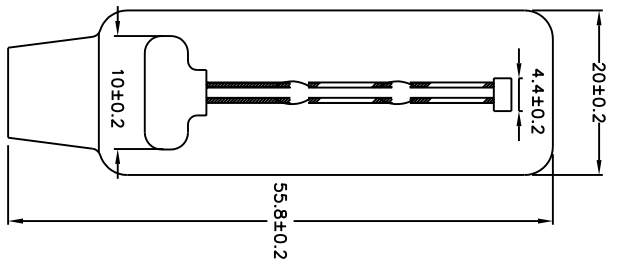

REVISIONS		DATE
REV	DESCRIPTION	DATE

DATAFIELD ELECTRIC WIRE (DONGGUAN) CO. LTD.  
 TITLE FRANCE PLUG  
 PART NUMBER TP-0134-90  
 REV 00

DRAWN BY	DEPARTMENT	APPROVALS
KATHY. ZHANG	ENGINEERING(M)	
DATE	SCALE	
2002-5-31	NDT TO SCALE	