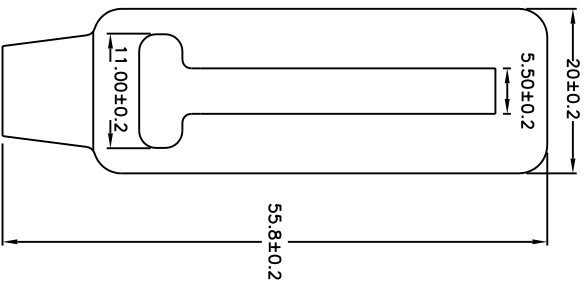

REVISIONS		DATE
REV	DESCRIPTION	DATE

DATAFIELD ELECTRIC WIRE (DONGGUAN) CO. LTD.  
 TITLE FRANCE PLUG  
 PART NUMBER TP-0134-90  
 REV 00

DRAWN BY	DEPARTMENT	APPROVALS
KATHY. ZHANG	ENGINEERING(M)	
DATE	SCALE	
2002-5-31	NDT TO SCALE	