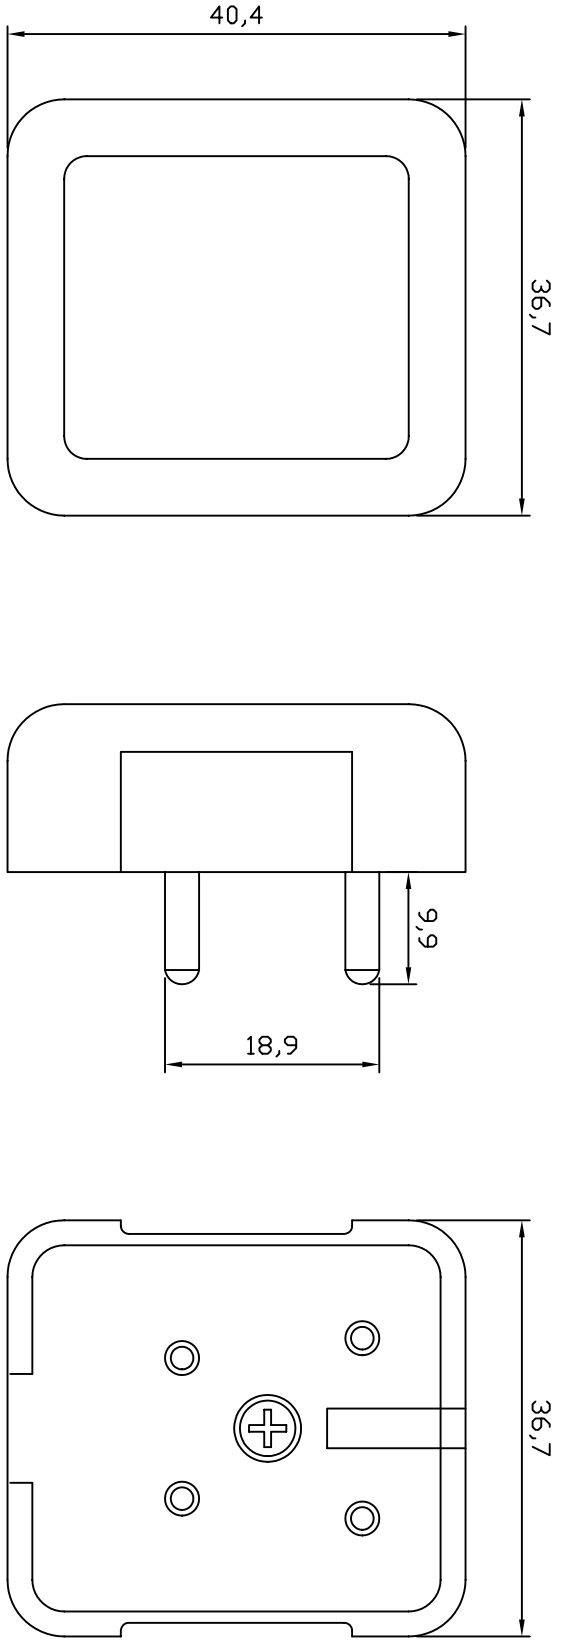

REVISIONS		DATE
REV	DESCRIPTION	

DATAFIELD ELECTRIC WIRE (DONGGUAN)CO.LTD.		
PART NAME KOREA PLUG		
PART NUMBER TP-0217-90		REV 00
DRAWN BY Dengyuma	DEPARTMENT ENGINEERING(M)	APPROVALS
DATE 2003-01-13	SCALE NDT TO SCALE	