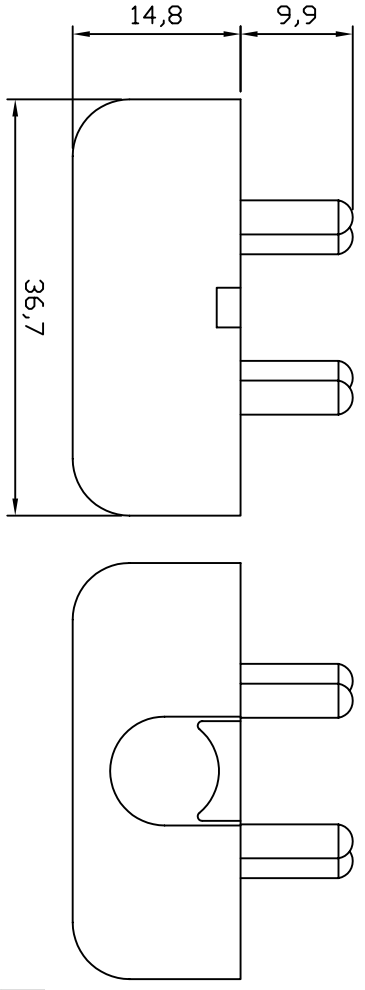

REVISIONS		DATE
REV	DESCRIPTION	

DATAFIELD ELECTRIC WIRE (DONGGUAN)CO.LTD.		
PART NAME KOREA PLUG		
PART NUMBER TP-0217-90		REV 00
DRAWN BY Dengyuma	DEPARTMENT ENGINEERING(M)	APPROVALS
DATE 2003-01-13	SCALE NDT TO SCALE	