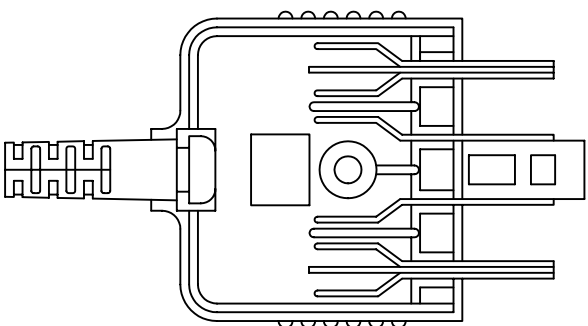

REVISIONS	
REV	DESCRIPTION

DATE

Measurement Require at IQC.

DATAFIELD ELECTRIC WIRE (DONGGUAN)CO.LTD.	
PART NAME SOUTH AFRICA PLUG	
PART NUMBER TP-0215-10	REV 00
DRAWN BY Dengyumo	DEPARTMENT ENGINEERING(M)
DATE 2003-01-13	SCALE NDT TD SCALE
APPROVALS	