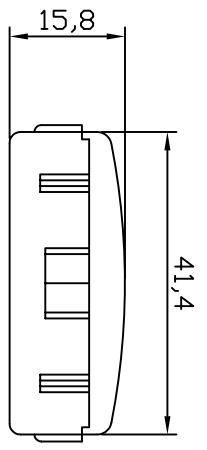

REVISIONS	
REV	DESCRIPTION

DATE

Measurement Require at IQC.

DATAFIELD ELECTRIC WIRE (DONGGUAN)CO.LTD.	
PART NAME SOUTH AFRICA PLUG	
PART NUMBER TP-0215-10	REV 00
DRAWN BY Dengyumo	DEPARTMENT ENGINEERING(M)
DATE 2003-01-13	SCALE NDT TD SCALE
APPROVALS	