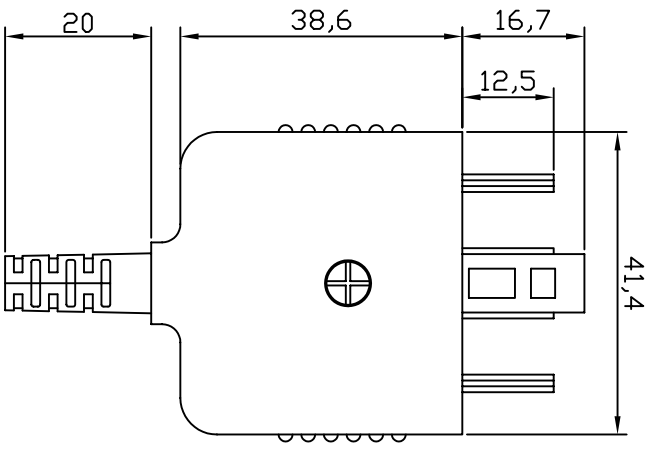

REVISIONS	
REV	DESCRIPTION

DATE

Measurement Require at IQC.

DATAFIELD ELECTRIC WIRE (DONGGUAN)CO.LTD.	
PART NAME SOUTH AFRICA PLUG	
PART NUMBER TP-0215-10	REV 00
DRAWN BY Dengyumo	DEPARTMENT ENGINEERING(M)
DATE 2003-01-13	SCALE NDT TD SCALE
APPROVALS	