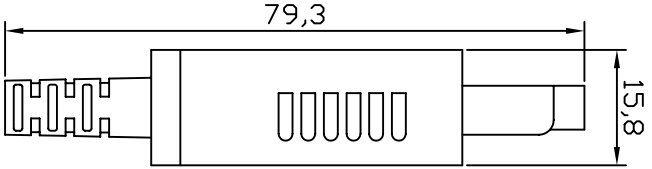

REVISIONS	
REV	DESCRIPTION

DATE

Measurement Require at IQC.

DATAFIELD ELECTRIC WIRE (DONGGUAN)CO.LTD.	
PART NAME SOUTH AFRICA PLUG	
PART NUMBER TP-0215-10	REV 00
DRAWN BY Dengyumo	DEPARTMENT ENGINEERING(M)
DATE 2003-01-13	SCALE NDT TD SCALE
APPROVALS	